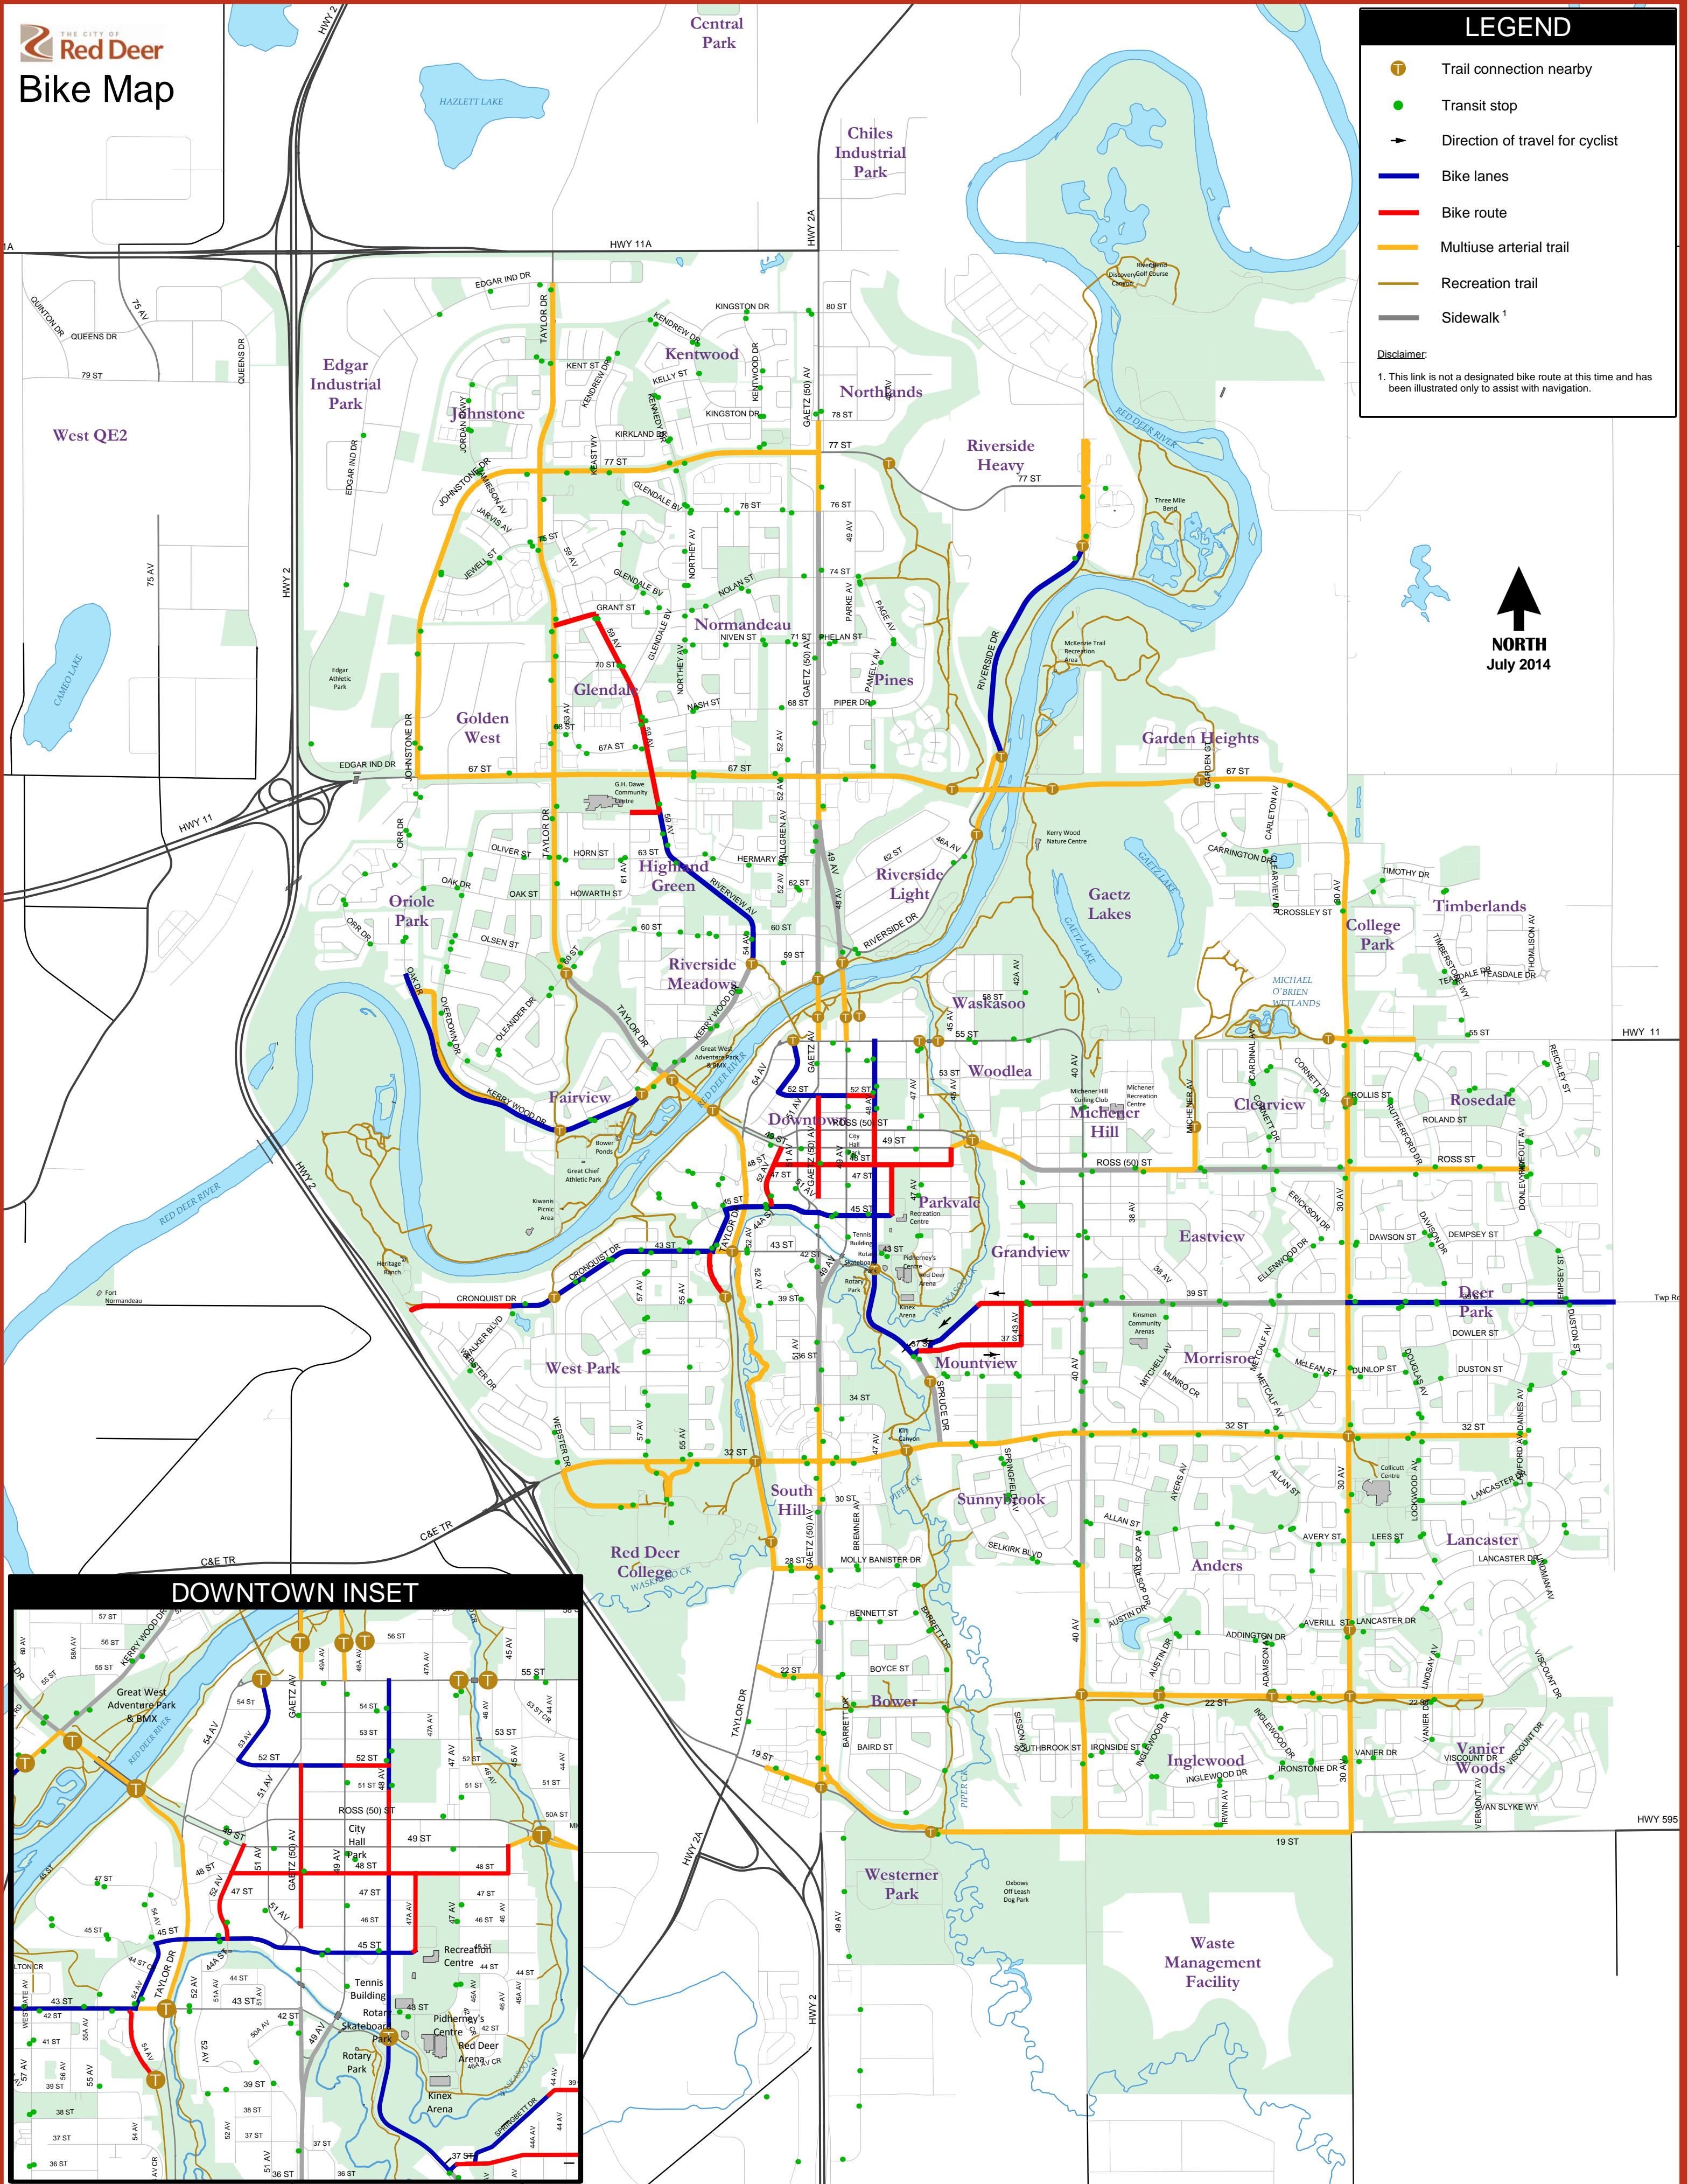

**LEGEND**

-  Trail connection nearby
-  Transit stop
-  Direction of travel for cyclist
-  Bike lanes
-  Bike route
-  Multiuse arterial trail
-  Recreation trail
-  Sidewalk<sup>1</sup>

**Disclaimer:**  
1. This link is not a designated bike route at this time and has been illustrated only to assist with navigation.

Twp. R6

HWY 595