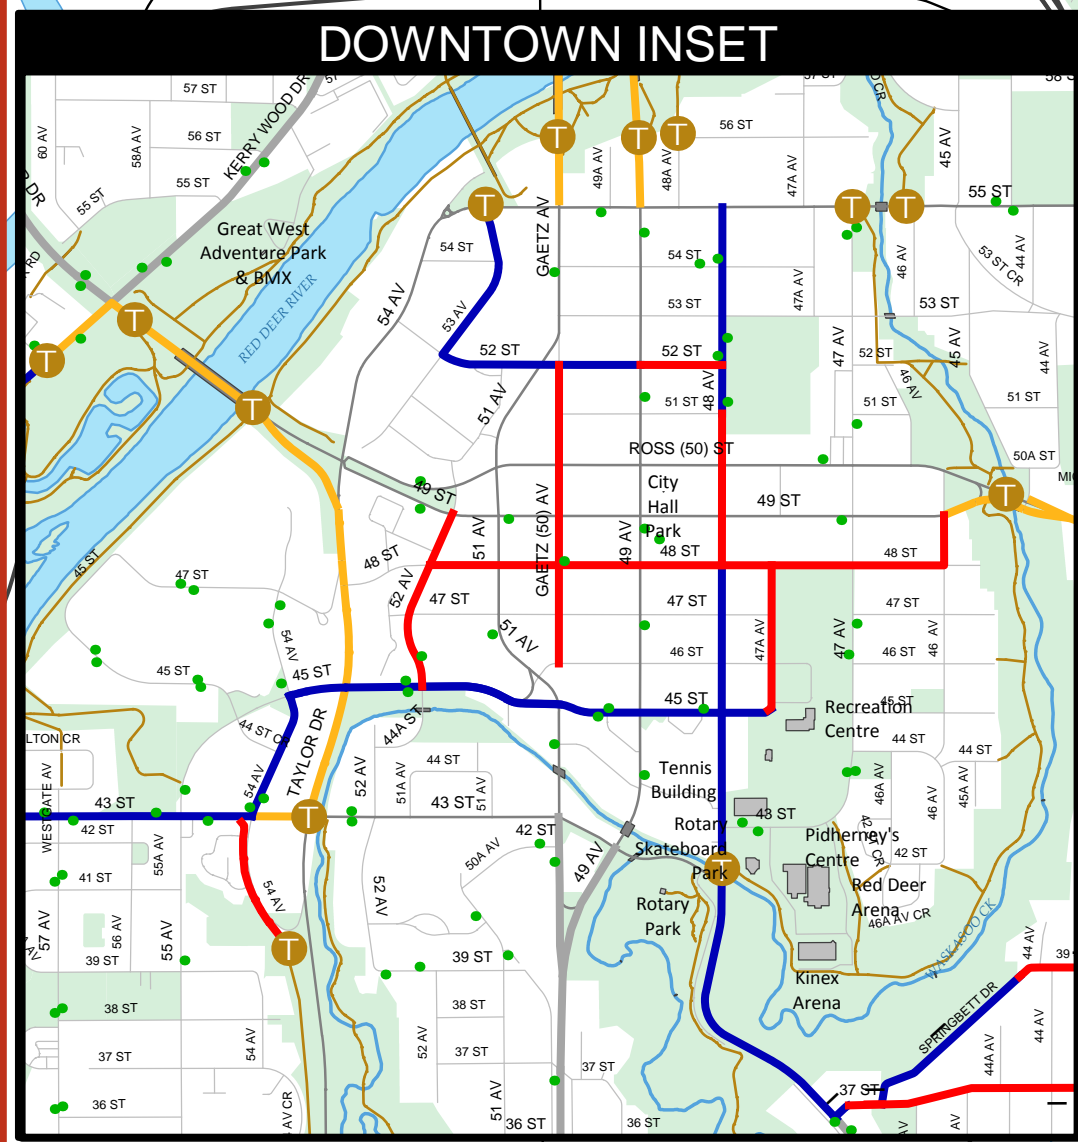

**LEGEND**

-  Trail connection nearby
-  Transit stop
-  Direction of travel for cyclist
-  Bike lanes
-  Bike route
-  Multiuse arterial trail
-  Recreation trail
-  Sidewalk<sup>1</sup>

**Disclaimer:**  
1. This link is not a designated bike route at this time and has been illustrated only to assist with navigation.

Twp. R6

HWY 595